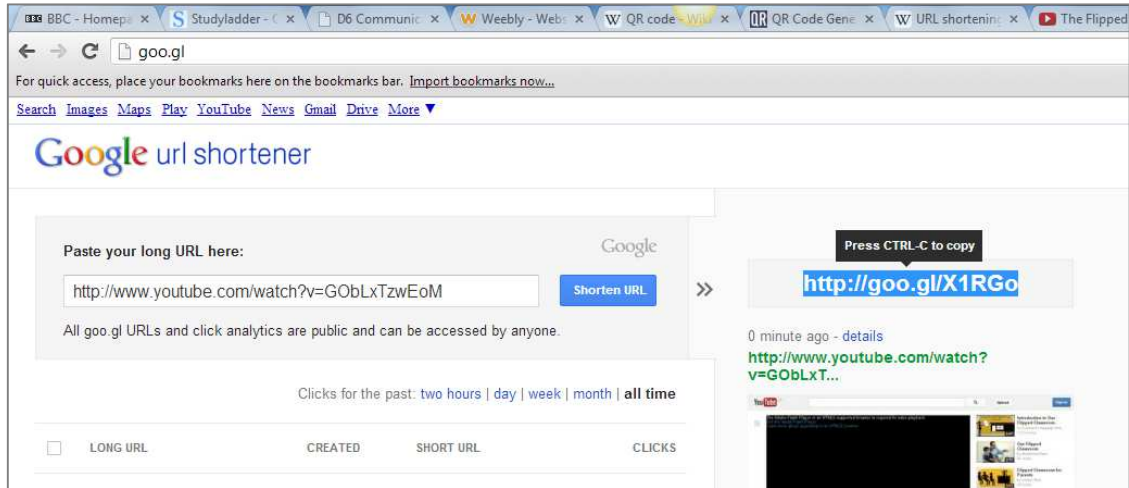

7. The website may require you to prove that you're not a robot 😊 Fill in the captcha code as it is shown as best you can. Click on the [Verify] button.
8. A short URL for the web address you have entered will be generated automatically. A preview of the short URL is shown on the right-hand side of the goo.gl website.

9. Copy the short URL as indicated on the goo.gl website and paste into a Word document as you would any other text.