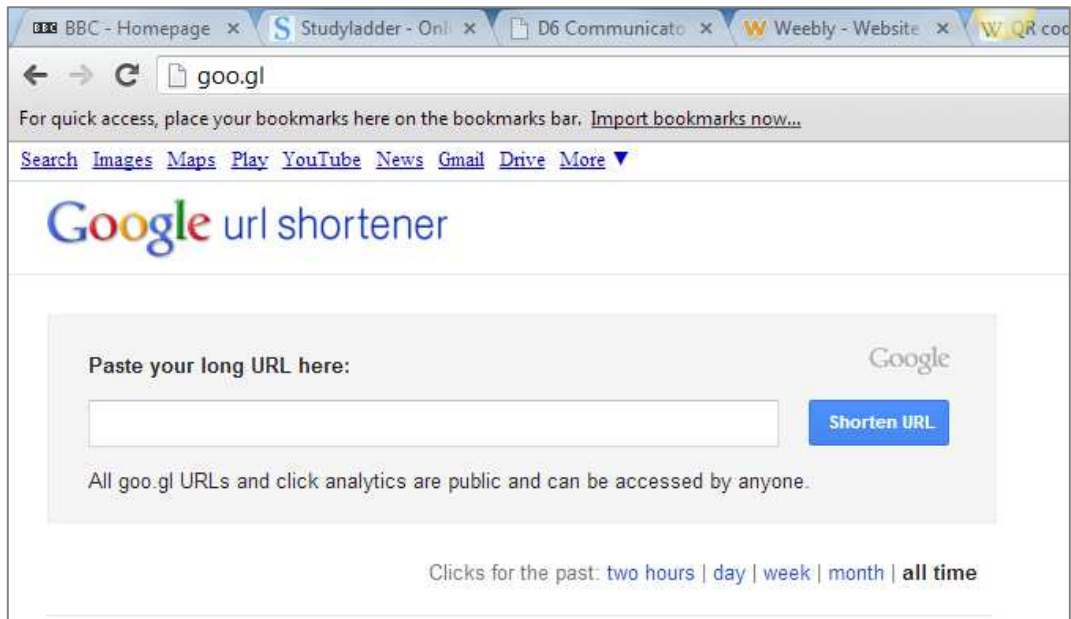

5. Once you have pressed [enter], the goo.gl website opens.