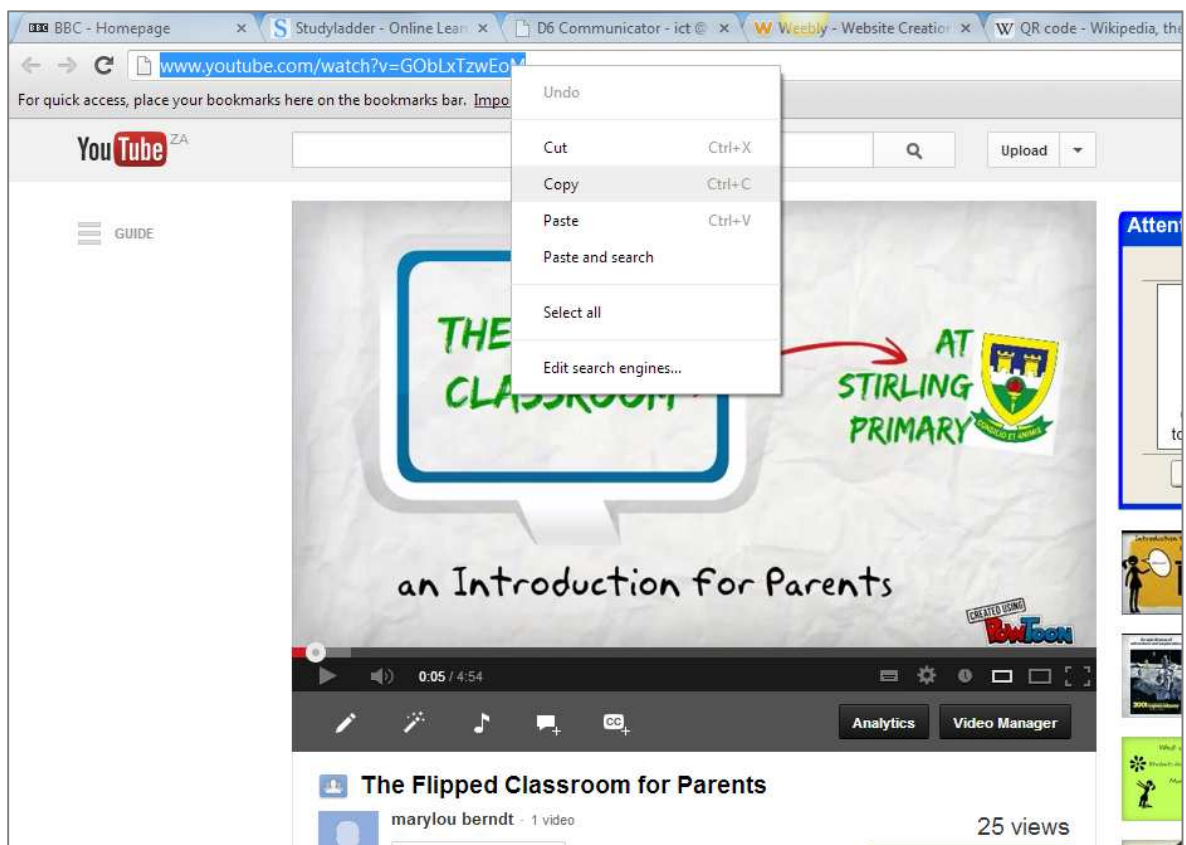

Create a short URL

What is a short URL?

URL shortening is a technique on the [World Wide Web](#) in which a [Uniform Resource Locator](#) (URL) may be made substantially shorter in length and still direct to the required page. This is achieved by using an [HTTP Redirect](#) on a [domain name](#) that is short, which links to the [web page](#) that has a long URL. For example, the URL "http://en.wikipedia.org/wiki/URL_shortening" can be shortened to "http://goo.gl/Gmzqv".

How is a short URL relevant to the Flipped Classroom?

If a Stirling Primary pupil does not have access to a smart phone or would prefer to watch a video on a computer, it is best to provide as short a web address as possible to lessen the margin of error when typing the address into a browser. Web addresses (or URLs) are often long and riddled with combinations of letters and numbers.

Create a short URL

1. Decide what online material you would like to send home as part of your flipped lesson. This could be anything: video, presentation, etc. For the purposes of instruction, a video on YouTube will be used as an example.
2. Copy the web address (or URL) from the address bar of your browser (Internet Explorer, Google Chrome, Mozilla Firefox, etc.). Move your mouse over the address in the address bar, right-click on the address (the full address should be highlighted in blue). Choose [Copy] from the drop-down list that appears.