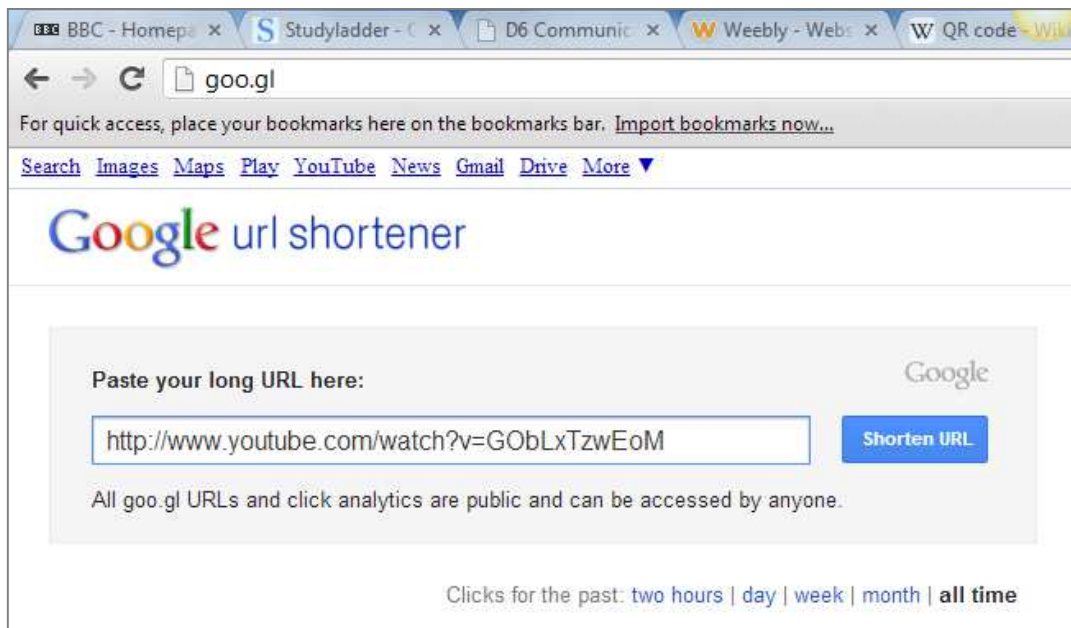

6. Click inside the [Paste your long URL here:] textbox. Right-click and choose [Paste] from the drop-down menu that appears. Press the [Shorten URL] button.